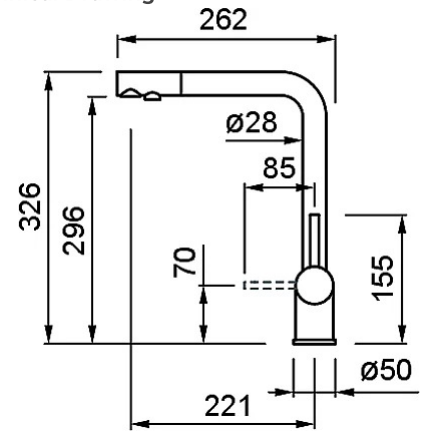

CROSS PURE

0

Description	Filtering tap with swivel spout and pull-out sprayer
Model	CROSS PURE
Base (mm)	50
Bowl Depth (ømm)	35
Bowl Depth	360°
Flexi-hose	Stainless Steel 3/8"
Bowl Depth (ømm)	35

0

Packaging	Cardboard box
------------------	---------------

Technical Drawing

CROMATO

MIKCROCS CS
8031873652272

MOKCROBK BK
8032557562528